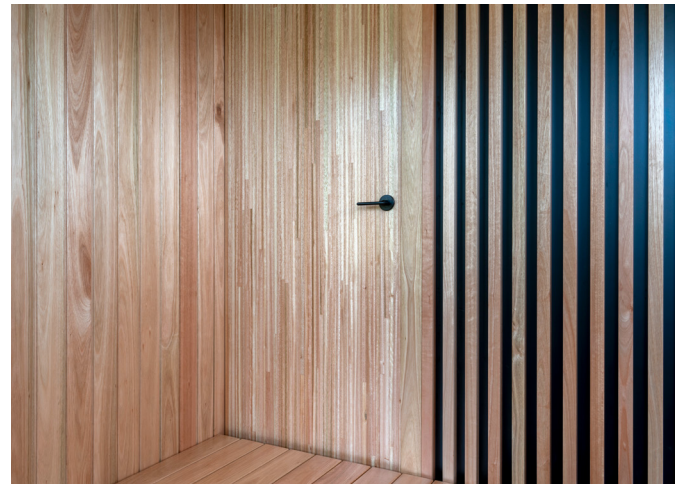

Cusp –
We make what's next

Doors

Doors

Cusp manufactures its solid timber doors from 100% sustainable plantation-grown eucalypt hardwood. Our Rosetop Oak doors are highly resistant to warping, swelling and shrinking. Timber doors are highly durable, capable of withstanding years of heavy use, with natural insulation properties.

Our doors reflect a beautiful blond timber with buttery bronze, and rosy, pink tones. Rosetop Oak (Eucalyptus Grandis) is native to Australia and is one of the most productive plantation eucalypts when grown in the right environment. As such, it is highly accessible.

Our range includes:

Dimensions:	720, 820, 920 x 2040mm as standard
Custom Sizes:	available
Thickness:	33 or 43mm
Material:	solid timber laminate

Technical details

Rosetop Oak will readily accept paint, stain, polish, and oiling. It is not susceptible to Lyctid Borer.