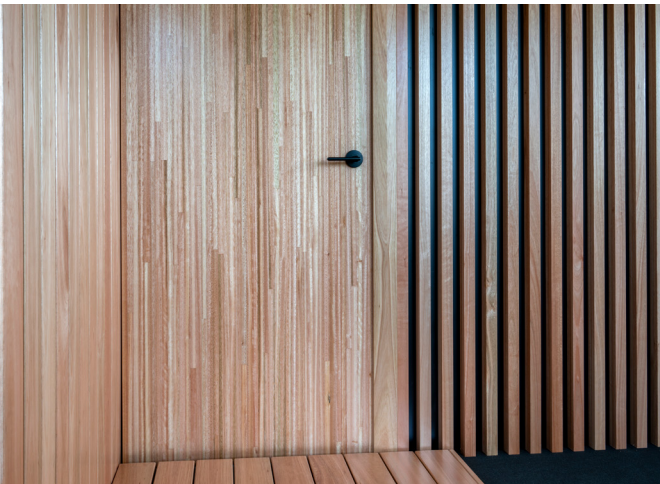

Cusp –
We make what's next

Doors

Doors

Cusp manufactures its solid timber doors from 100% sustainable plantation-grown eucalypt hardwood. Our Rosetop Oak doors are highly resistant to warping, swelling and shrinking. Timber doors are highly durable, capable of withstanding years of heavy use, with natural insulation properties.

Our doors reflect a beautiful blond timber with buttery bronze, and rosy, pink tones. Rosetop Oak (Eucalyptus Grandis) is native to Australia and is one of the most productive plantation eucalypts when grown in the right environment. As such, it is highly accessible.

Our range includes:

Dimensions:	720, 820, 920 x 2040mm as standard
Custom Sizes:	available
Thickness:	33 or 43mm
Material:	solid timber laminate

Technical details

Rosetop Oak will readily accept paint, stain, polish, and oiling. It is not susceptible to Lyctid Borer.