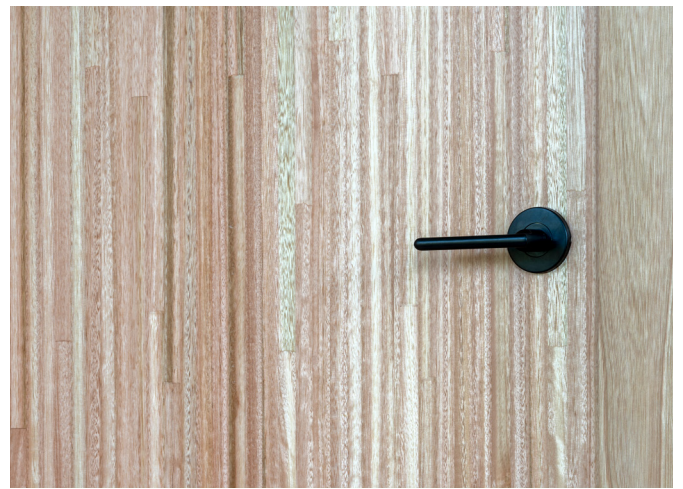

Cusp –
We make what's next

Doors

Doors

Cusp manufactures its solid timber doors from 100% sustainable plantation-grown eucalypt hardwood. Our Rosetop Oak doors are highly resistant to warping, swelling and shrinking. Timber doors are highly durable, capable of withstanding years of heavy use, with natural insulation properties.

Our doors reflect a beautiful blond timber with buttery bronze, and rosy, pink tones. Rosetop Oak (Eucalyptus Grandis) is native to Australia and is one of the most productive plantation eucalypts when grown in the right environment. As such, it is highly accessible.

Our range includes:

Dimensions:	720, 820, 920 x 2040mm as standard
Custom Sizes:	available
Thickness:	33 or 43mm
Material:	solid timber laminate

Technical details

Rosetop Oak will readily accept paint, stain, polish, and oiling. It is not susceptible to Lyctid Borer.